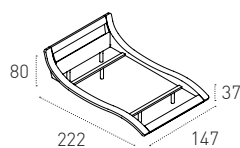

## SARDEGNA

LETTO PIAZZA E MEZZA IMBOTTITO IN MORBIDO SOFT-TOUCH E TESTIERA CON COMODO VANO PORTA OGGETTI.

SOFT-TOUCH UPHOLSTERED SEMI-DOUBLE BED. THE HEADBOARD INCLUDES A HANDY STORAGE COMPARTMENT.

## MISURE SIZE

GIROLETTO\_WITH LOW FOOTBOARD  
L 147 P 222 H 37 / 80 cmCONTENITORE\_WITH BED CASING  
L 147 P 227 H 37 / 80 cm